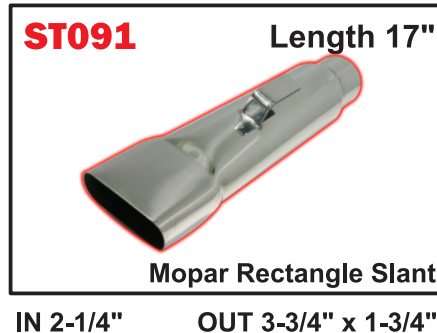

304 POLISHED