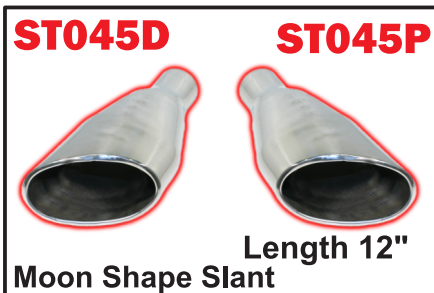

IN 2-1/4" OUT 3-3/4" X 3-1/4"

304 POLISHED

IN 2-1/4" OUT 3-1/2"

Part #	Inlet	Outlet
ST25013B16	2-1/2"	3-1/2"
ST25013C16	2-1/2"	4"

IN 3-1/2" OUT 4"

IN 2-1/4" OUT 6" X 3-3/4"

IN 2-1/4" OUT 6" X 3-3/4"

IN 2-1/2" OUT 3-1/4"