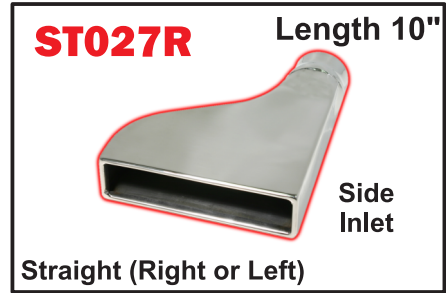

Densely packed with high temp sound absorbing material resists meltdown,

Heavy gauge stainless steel

Thick stainless steel mesh adds additional sound absorption and

Straight through design

CAMARO STYLE

IN 2-1/2"

OUT 6" X 2-1/4"

IN 2-1/2"

OUT 8" X 2-1/4"

IN 2-1/2"

OUT 8" X 2-1/4"

IN 2-1/2"

OUT 6" X 2-1/4"

IN 2-1/2"