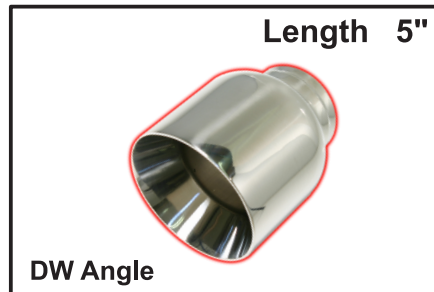

IN 2-1/4" OUT 3"

IN 2-1/4" OUT 4"

IN 2-1/4" OUT 3-1/2"

IN 2-1/4" OUT 3-1/2"

Part #	Inlet	Outlet
ST139	2-1/2"	4"
ST140	3"	4"

IN 2-1/4" OUT 2" X 4"

IN 2-1/4" OUT 3-3/4" X 3-1/4"

IN 2-1/4" OUT