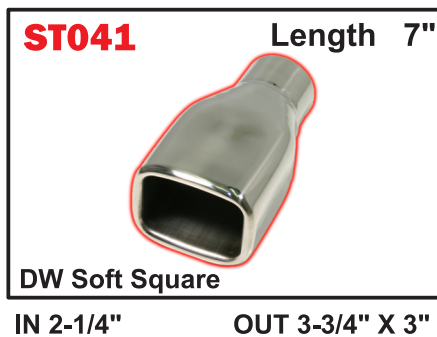

STAINLESS ENDINGS