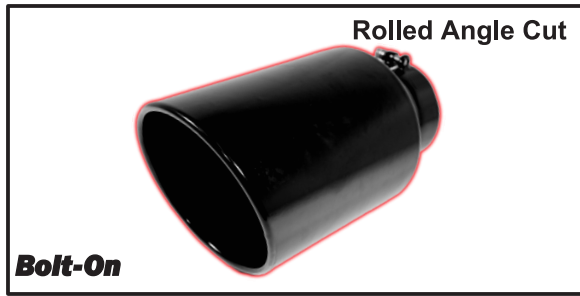

Bolt-On

Part #	Inlet	Outlet	Outlet
355015RACBK	3-1/2"	5"	15"
405012RACBK	4"	5"	12"
405015RACBK	4"	5"	15"
406012RACBK	4"	6"	12"
406015RACBK	4"	6"	15"
407015RACBK	4"	7"	15"
408015RACBK	4"	8"	15"
506015RACBK	5"	6"	15"
507015RACBK	5"	7"	15"
508015RACBK	5"	8"	15"