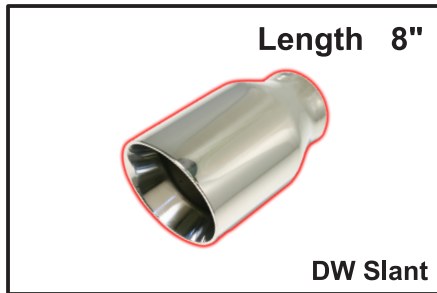

STAINLESS ENDINGS

Part #	Inlet	Outlet
ST136A	2-1/4"	3"
ST136B	2-1/4"	3-1/2"
ST136C	2-1/4"	4"