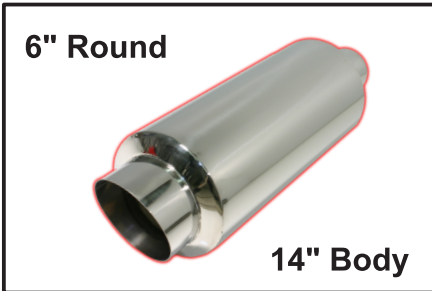

STAINLESS MUFFLERS