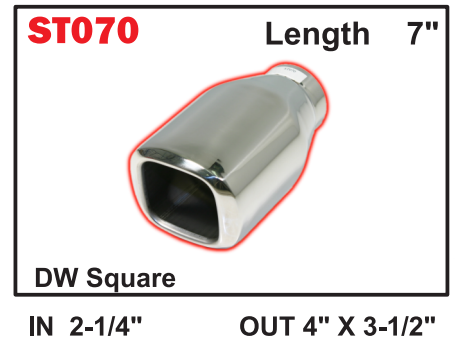

STAINLESS ENDINGS