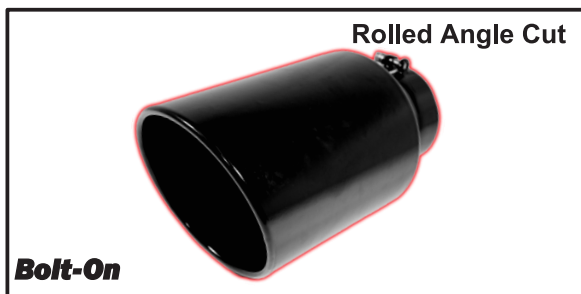

BLACK CERAMIC COATED

Part #	Inlet	Outlet	Outlet
355015RACBK	3-1/2"	5"	15"
405012RACBK	4"	5"	12"
405015RACBK	4"	5"	15"
406012RACBK	4"	6"	12"
406015RACBK	4"	6"	15"
407015RACBK	4"	7"	15"
408015RACBK	4"	8"	15"
506015RACBK	5"	6"	15"
507015RACBK	5"	7"	15"
508015RACBK	5"	8"	15"