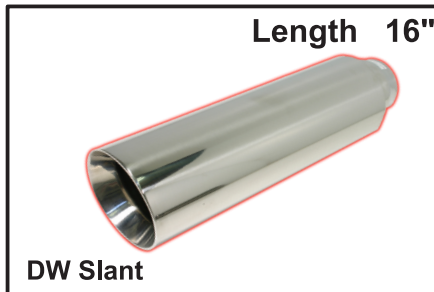

Part #	Inlet	Outlet
ST25013B16	2-1/2"	3-1/2"
ST25013C16	2-1/2"	4"