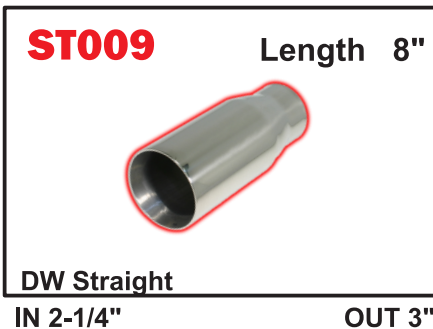

304 POLISHED

Part #	Inlet	Outlet	Length
ST251612	2-1/2"	4-1/2" X 3"	12"
ST251615	2-1/2"	4-1/2" X 3"	15"
ST301612	3"	4-1/2" X 3"	12"
ST301615	3"	4-1/2" X 3"	15"

Part #	Inlet	Outlet	Length
ST007A	1-3/4"	2"	10"
ST007B	2"	2-1/4"	10"
ST007	2-1/4"	2-1/2"	10"
243512PT	2-1/4"	3-1/2"	12"
243518PT	2-1/4"	3-1/2"	18"
243522PT	2-1/4"	3-1/2"	22"
253518PT	2-1/2"	3-1/2"	18"