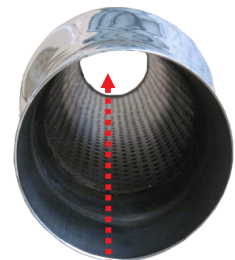

Thick stainless steel mesh adds additional sound absorption and

Straight through design