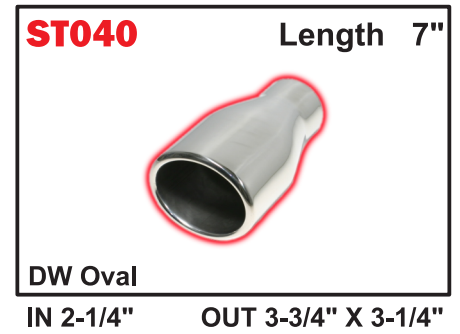

STAINLESS ENDINGS