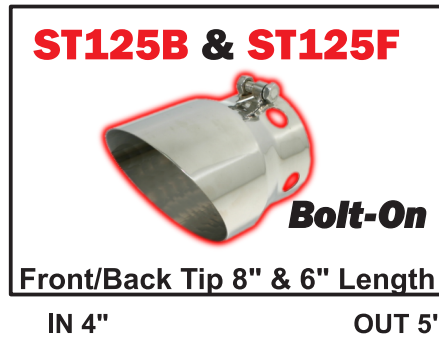

more on page 21

IN 2-1/2"

OUT 6" X 2-1/4"

IN 2-1/2"

OUT 8" X 2-1/4"

DIESEL TIPS

Part #	Inlet	Outlet	Length
4515F	4"	5"	15"
5615F	5"	6"	15"

Part #	Inlet	Outlet	Length
4515FB	4"	5"	15"
5615FB	5"	6"	15"

Part #	Inlet	Outlet	Length
ST110	4"	5"	22"

Part #	Inlet	Outlet	Length
7715TD	3-1/2"	3-1/2"	15"
405015TD	4"	5"	20"
505015TD	5"	5"	22"

VENTED 6.4L FORD

VENTED DURAMAX

DIESEL TIPS

Rolled Angle Cut

Clamp or Weld On